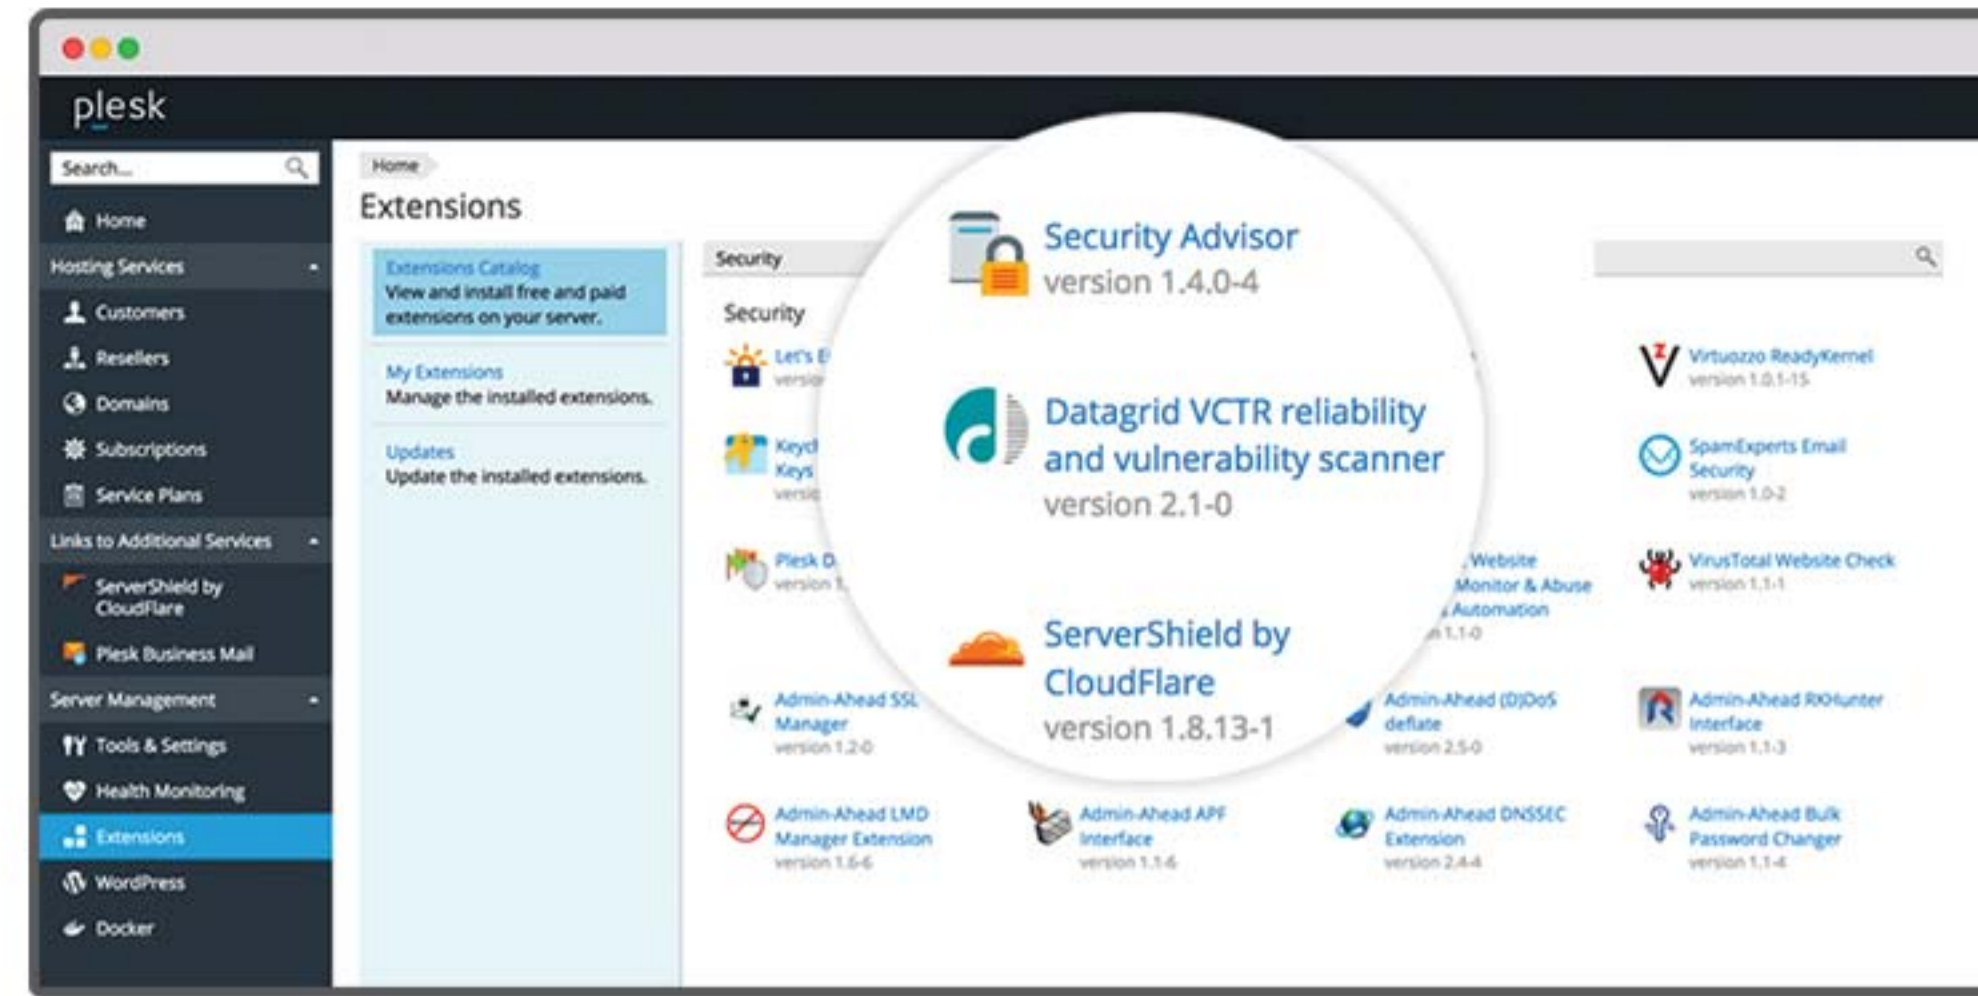

## Plesk Onyx Integrated Support

Docker

Github

Node.js

Multi-server management

Python

Ruby on rails

PHP

NGINX

Lets Encrypt

Ask for a plesk panel today

<https://www.xcellhost.cloud/pc>

Ready-to-code Environment

Secure Cloud Servers Control Panel

Development Environment