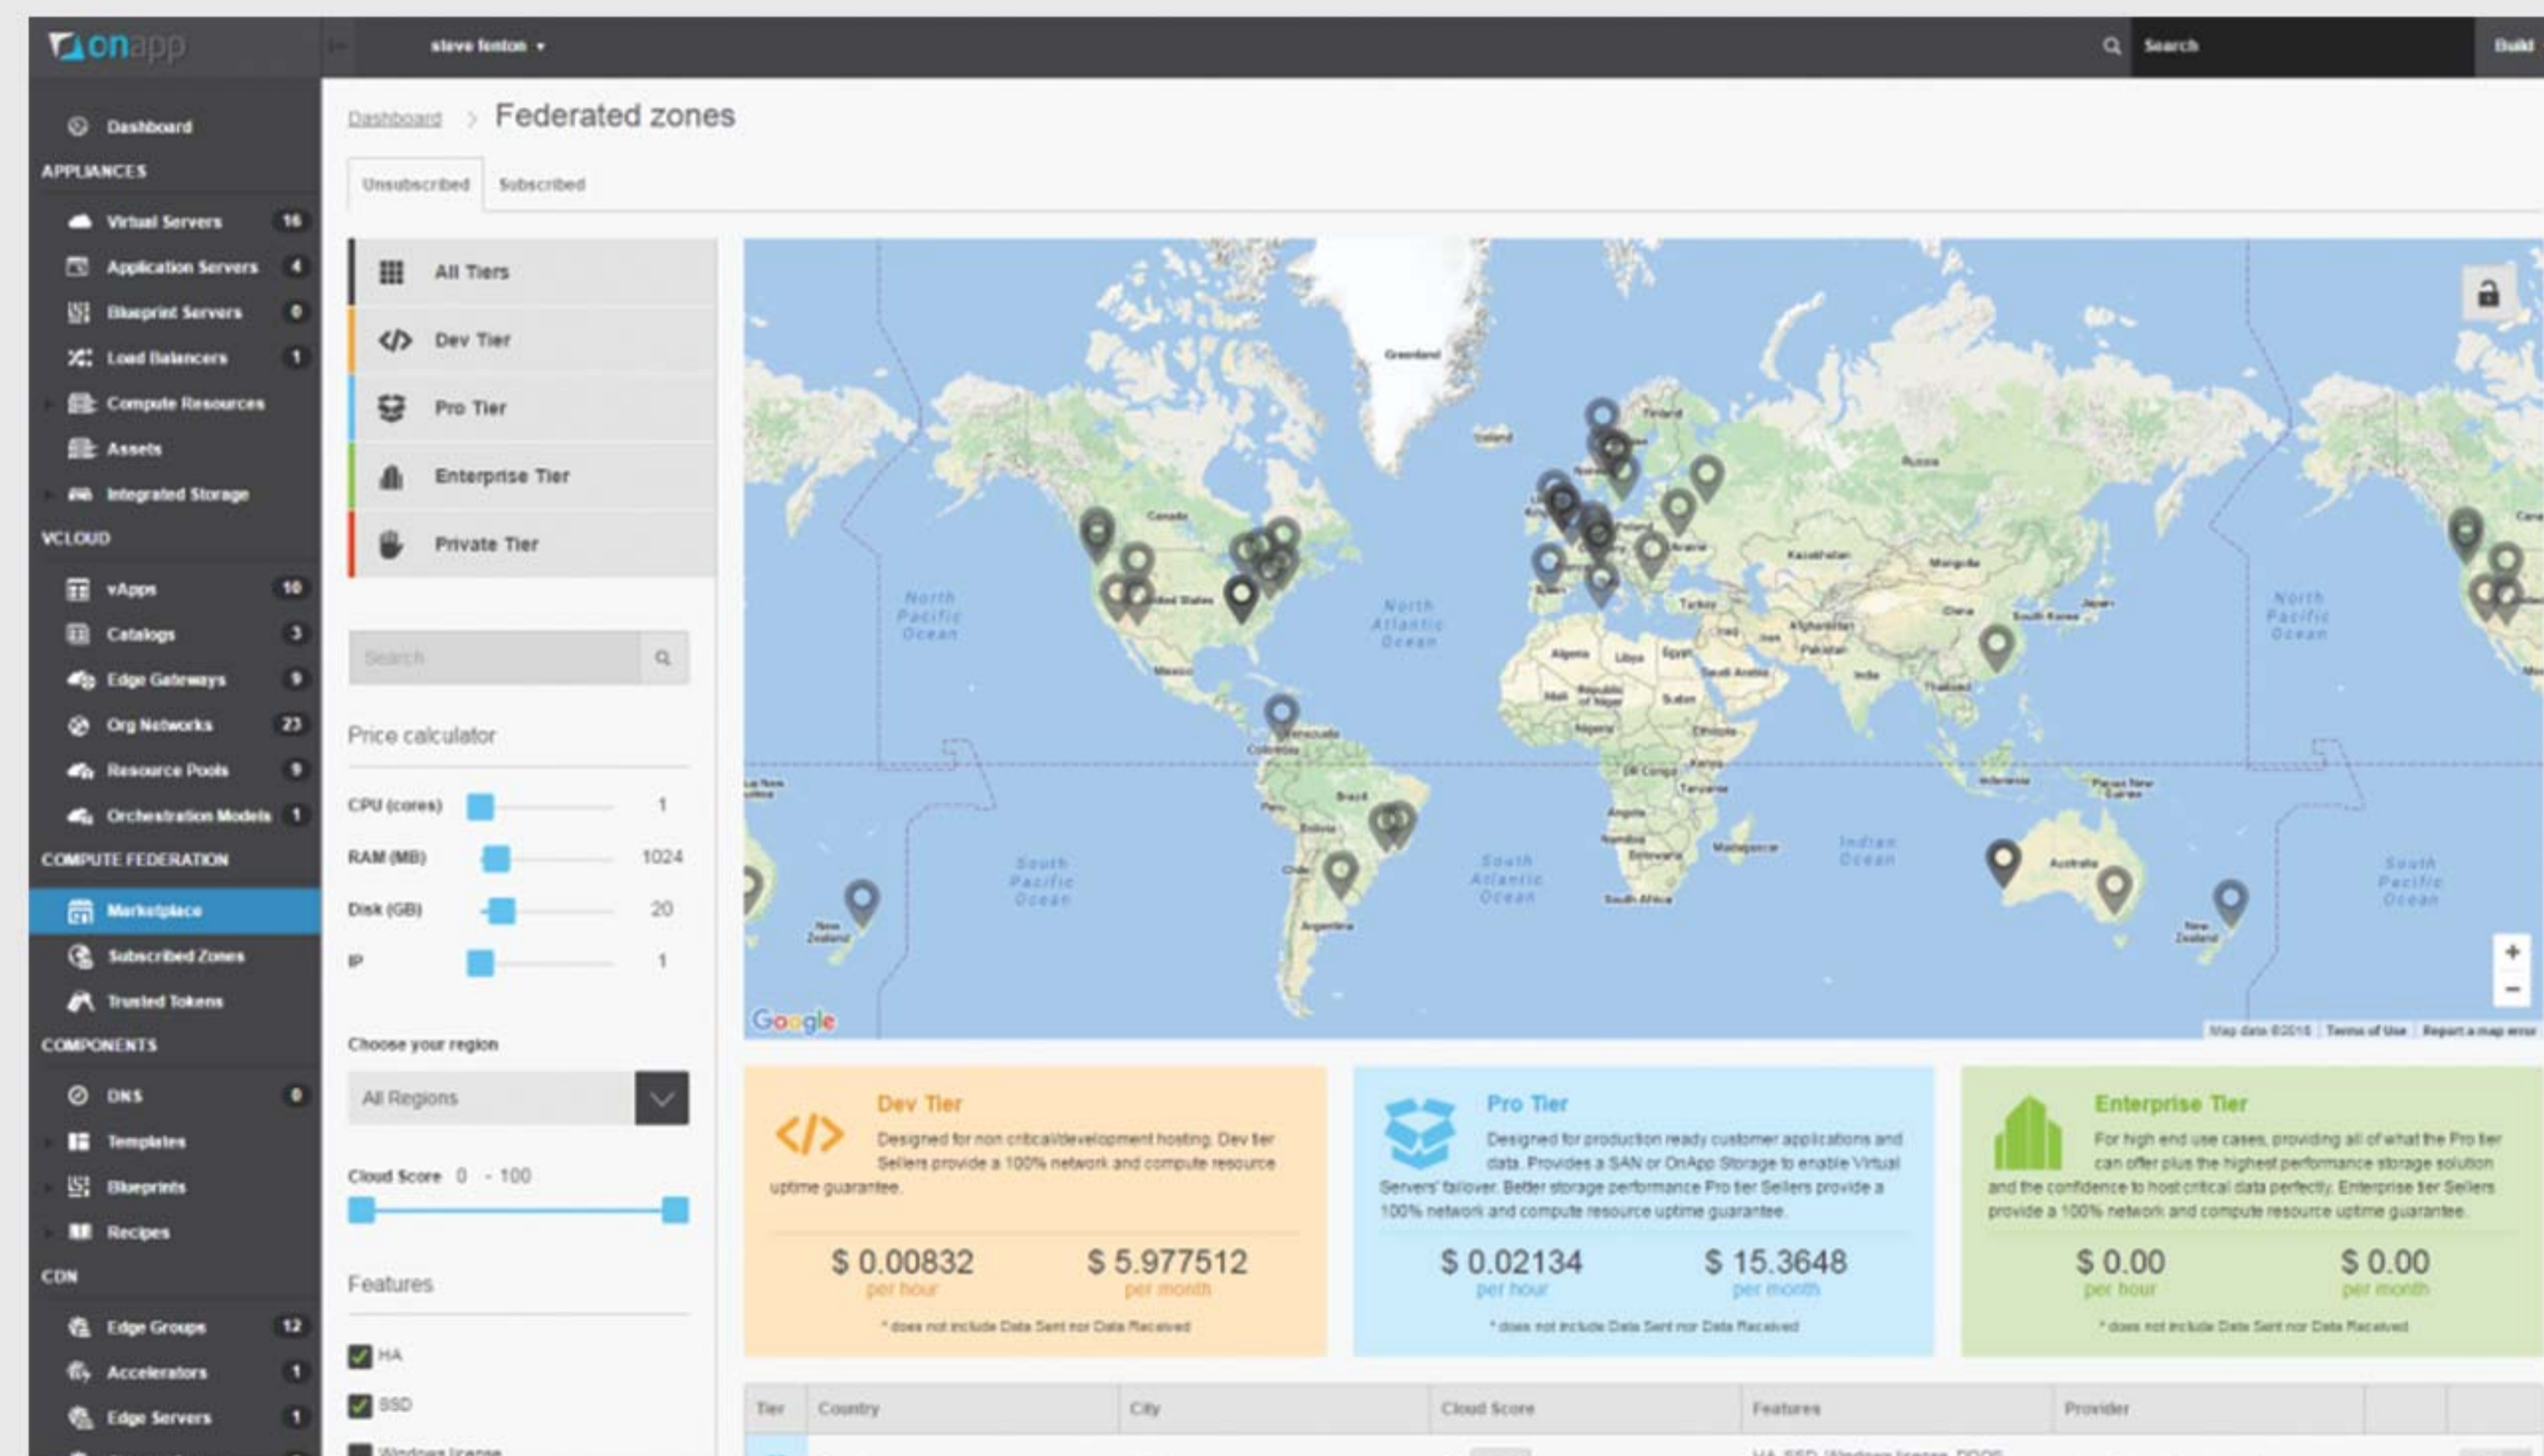

# Cloud Management Platform (Onapp)

Secure Cloud Services for your online business since 1999.

**.Reliable .Secure .Speed .Scalable .Manageable .Compliant**

## Global Cloud Management

Get Cloud in 50+ Countries