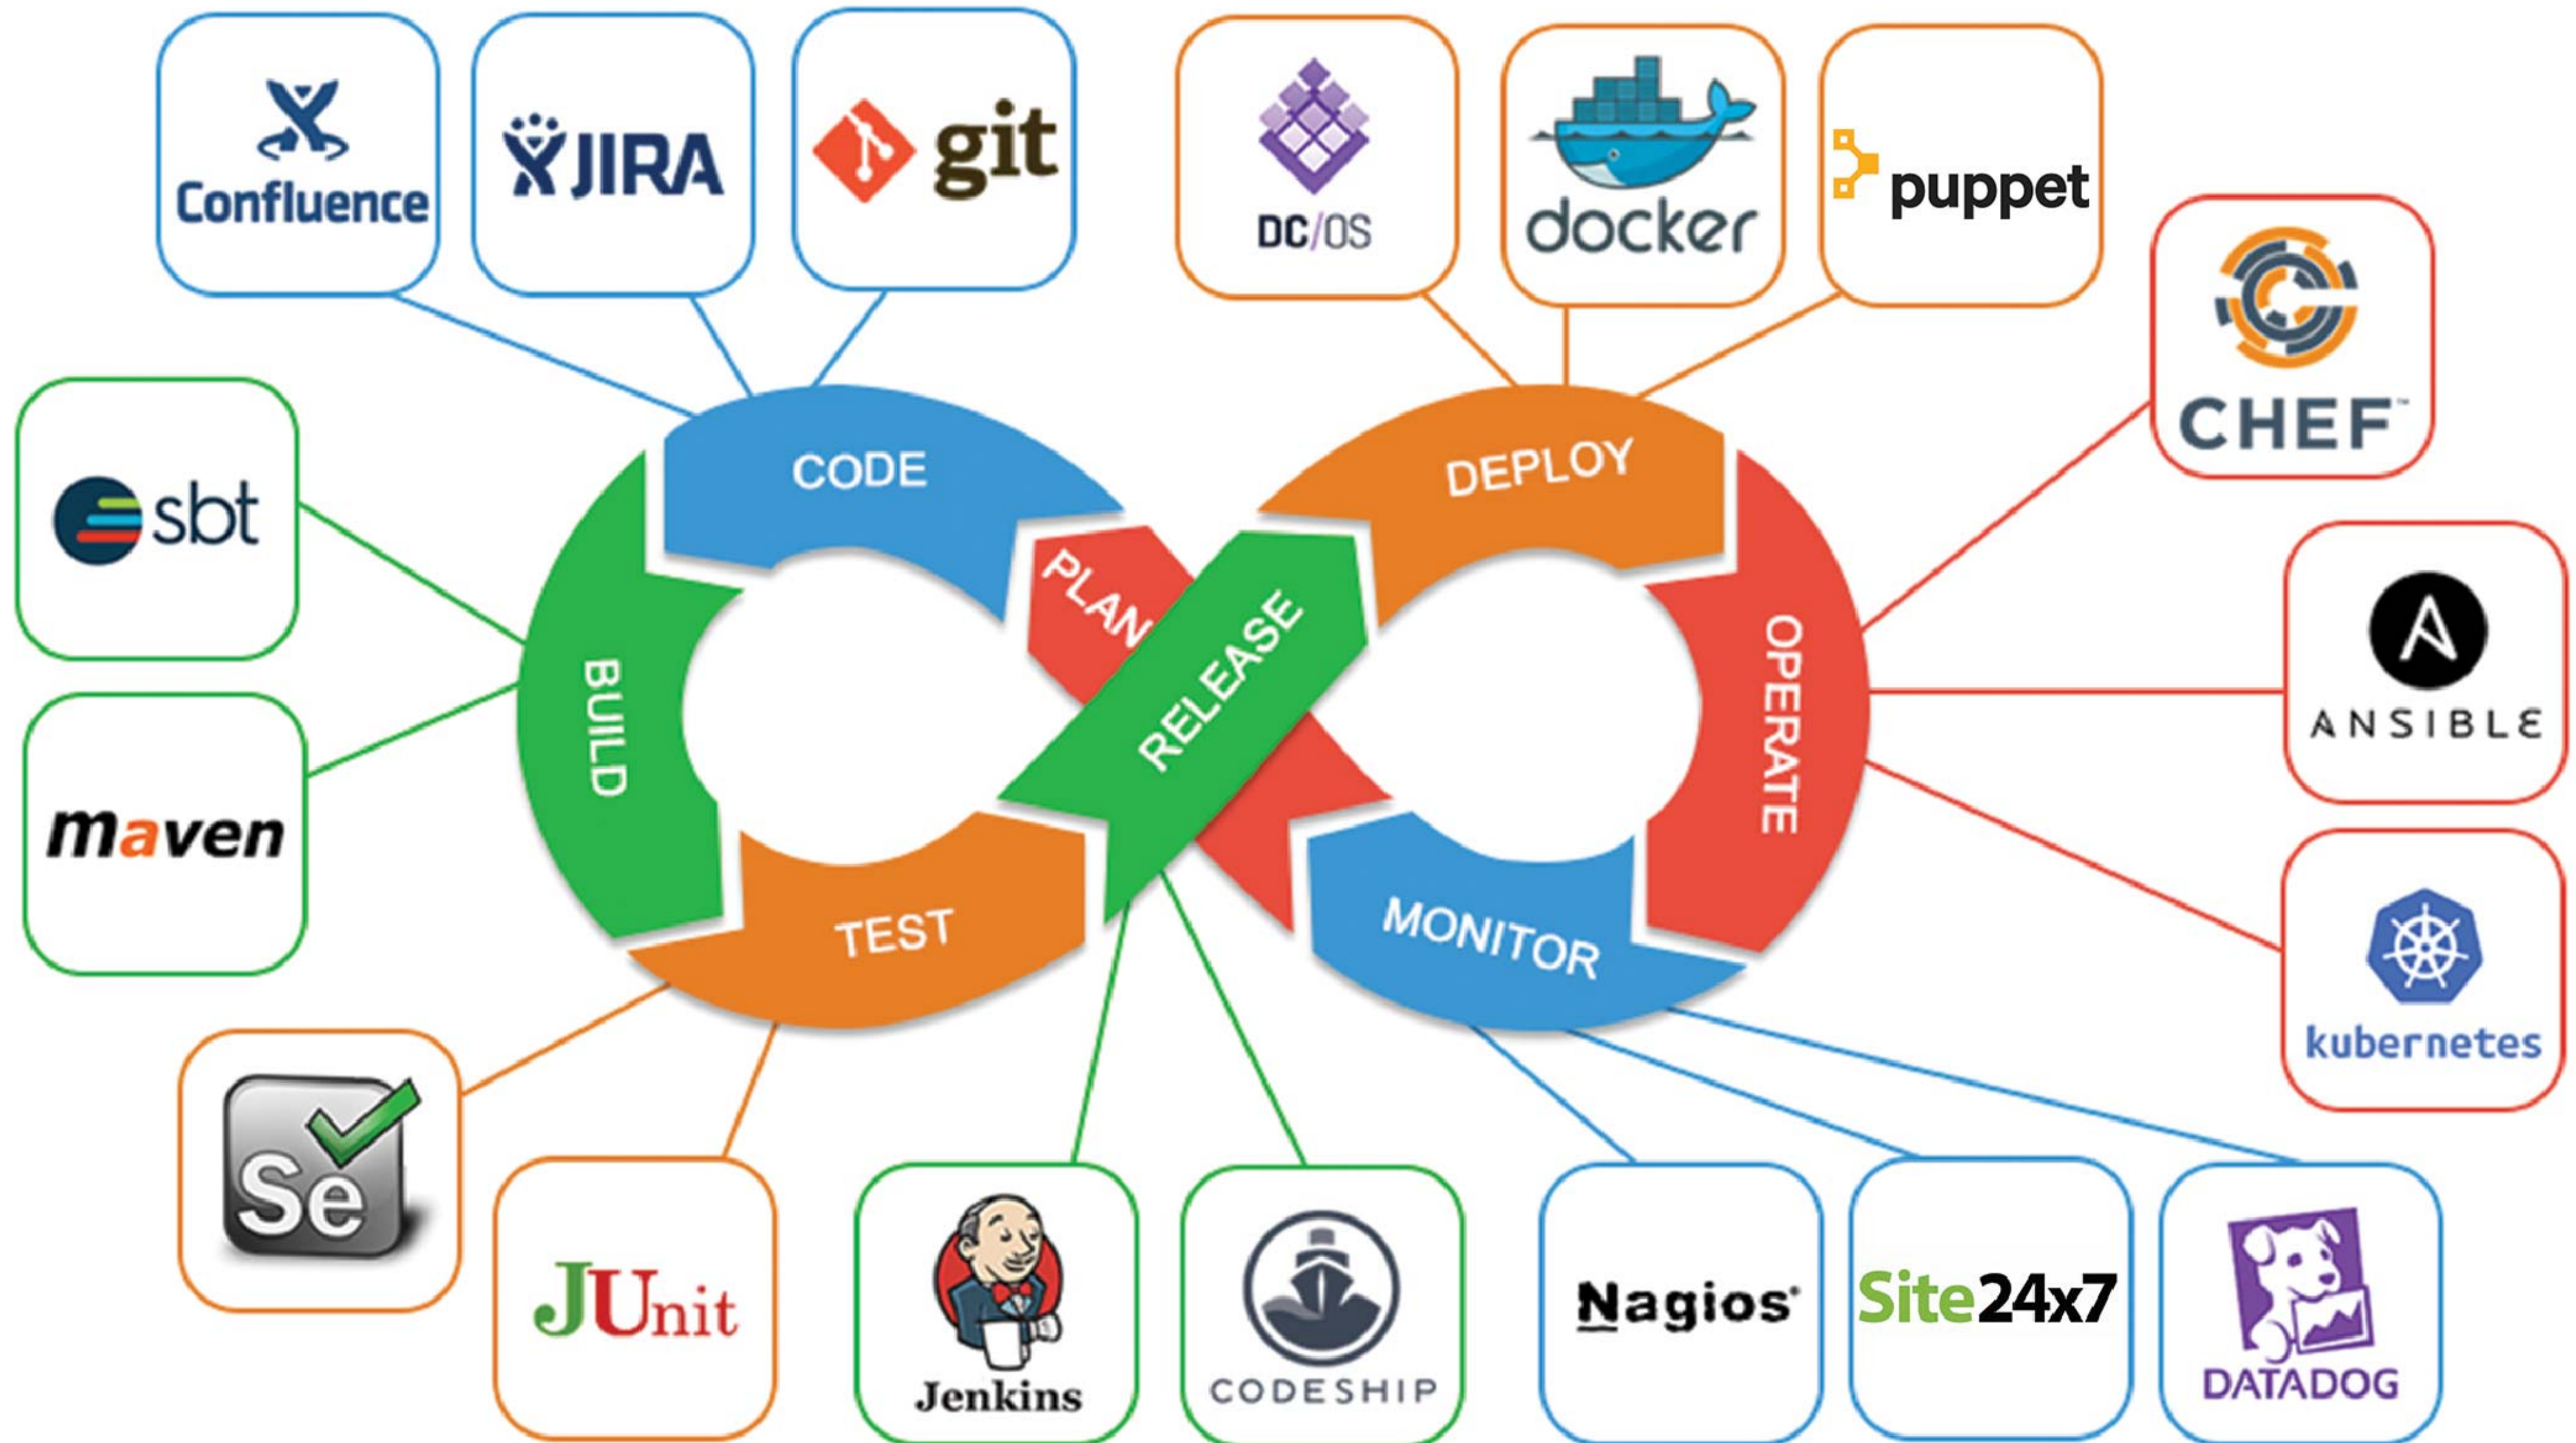

## Support Continuous Deployment using API + DevOps tools like Chef + Puppet