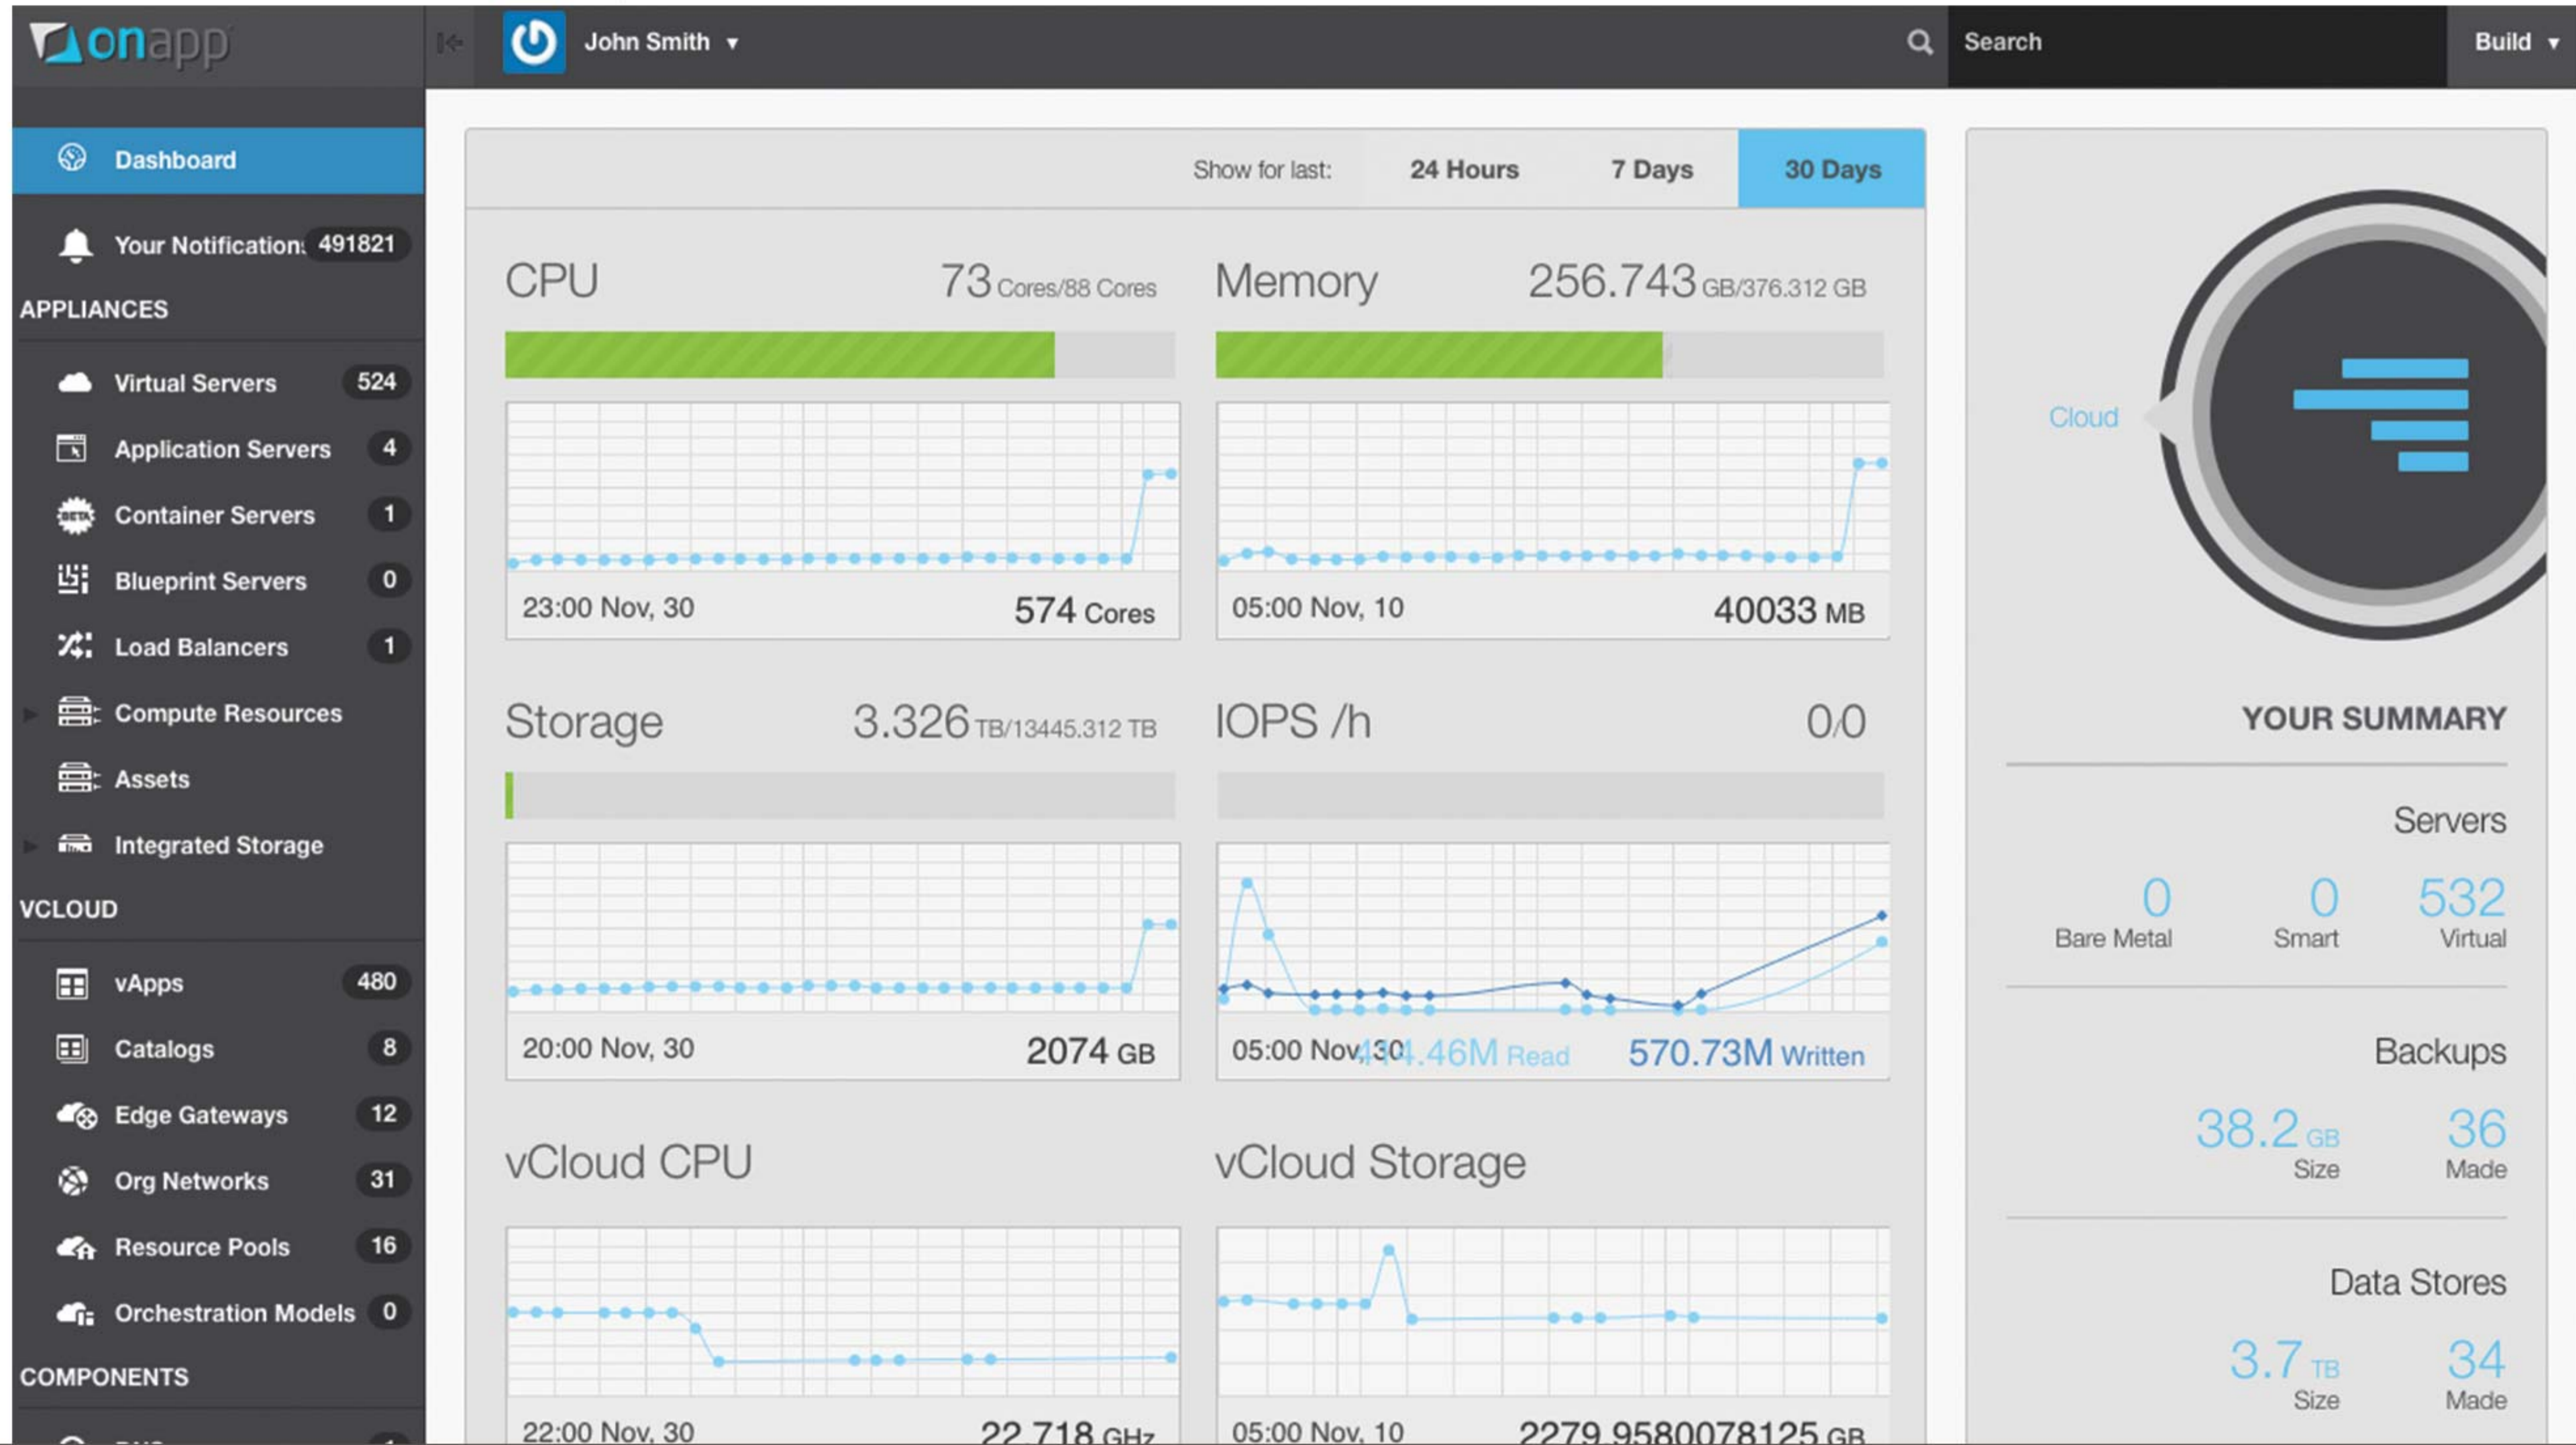

Real Server Performance

Industry Best SLA. 99.95% Uptime + Performance